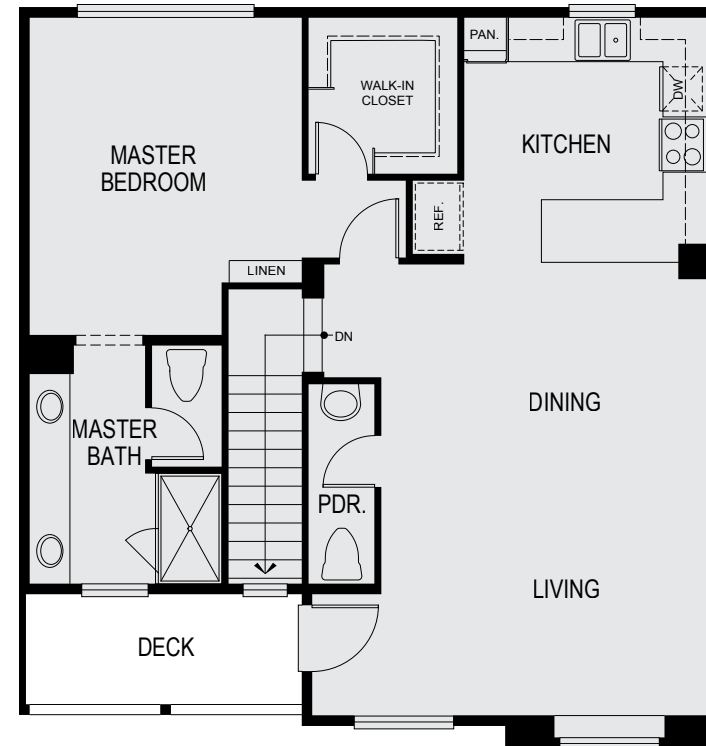

Cambridge
Place

Plan C

3 Bedrooms • 2.5 Bathrooms
Approx. 1,492 Sq. Ft.

FIRST FLOOR

SECOND FLOOR