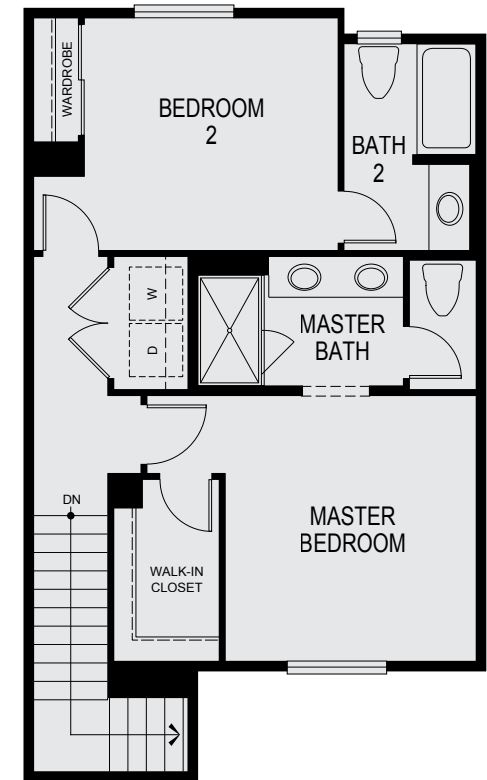

Cambridge
Place

Plan D

3 Bedrooms + Den
3.5 Bathrooms
Approx. 1,599-1,626 Sq. Ft.

FIRST FLOOR

SECOND FLOOR

THIRD FLOOR