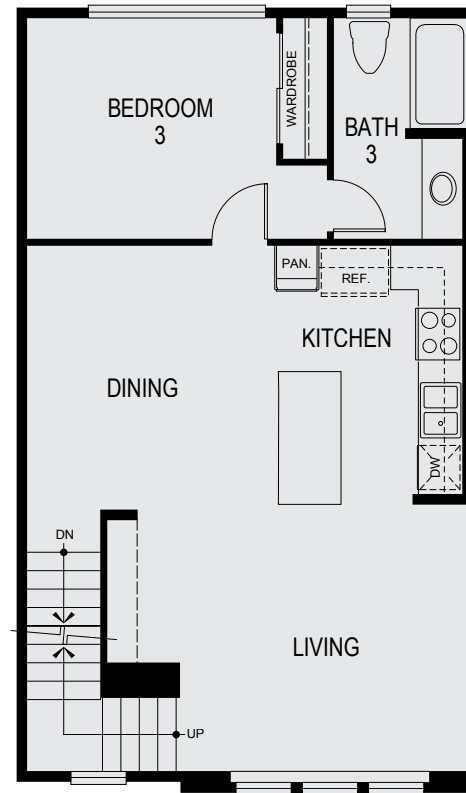

Cambridge
Place

Plan D

3 Bedrooms + Den
3.5 Bathrooms
Approx. 1,599-1,626 Sq. Ft.

FIRST FLOOR

SECOND FLOOR

THIRD FLOOR