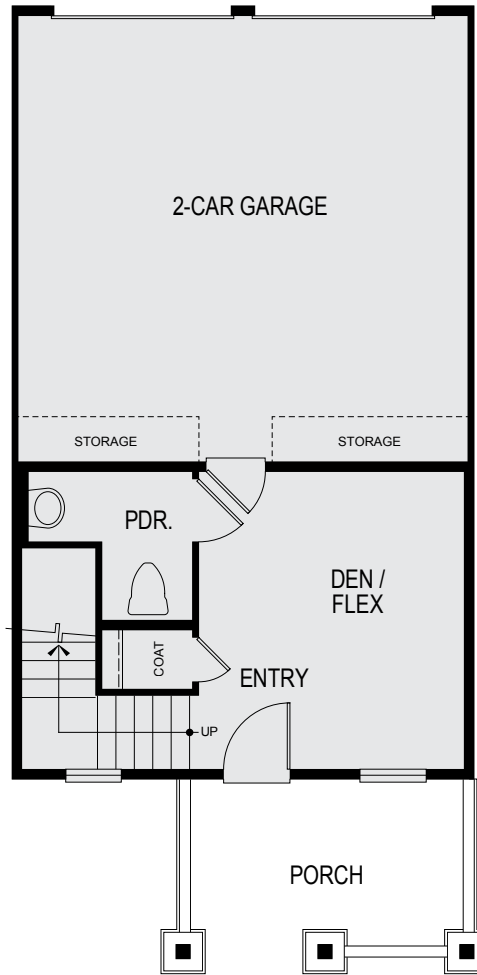

Cambridge
Place

Plan D

3 Bedrooms + Den
3.5 Bathrooms
Approx. 1,599-1,626 Sq. Ft.

FIRST FLOOR

SECOND FLOOR

THIRD FLOOR